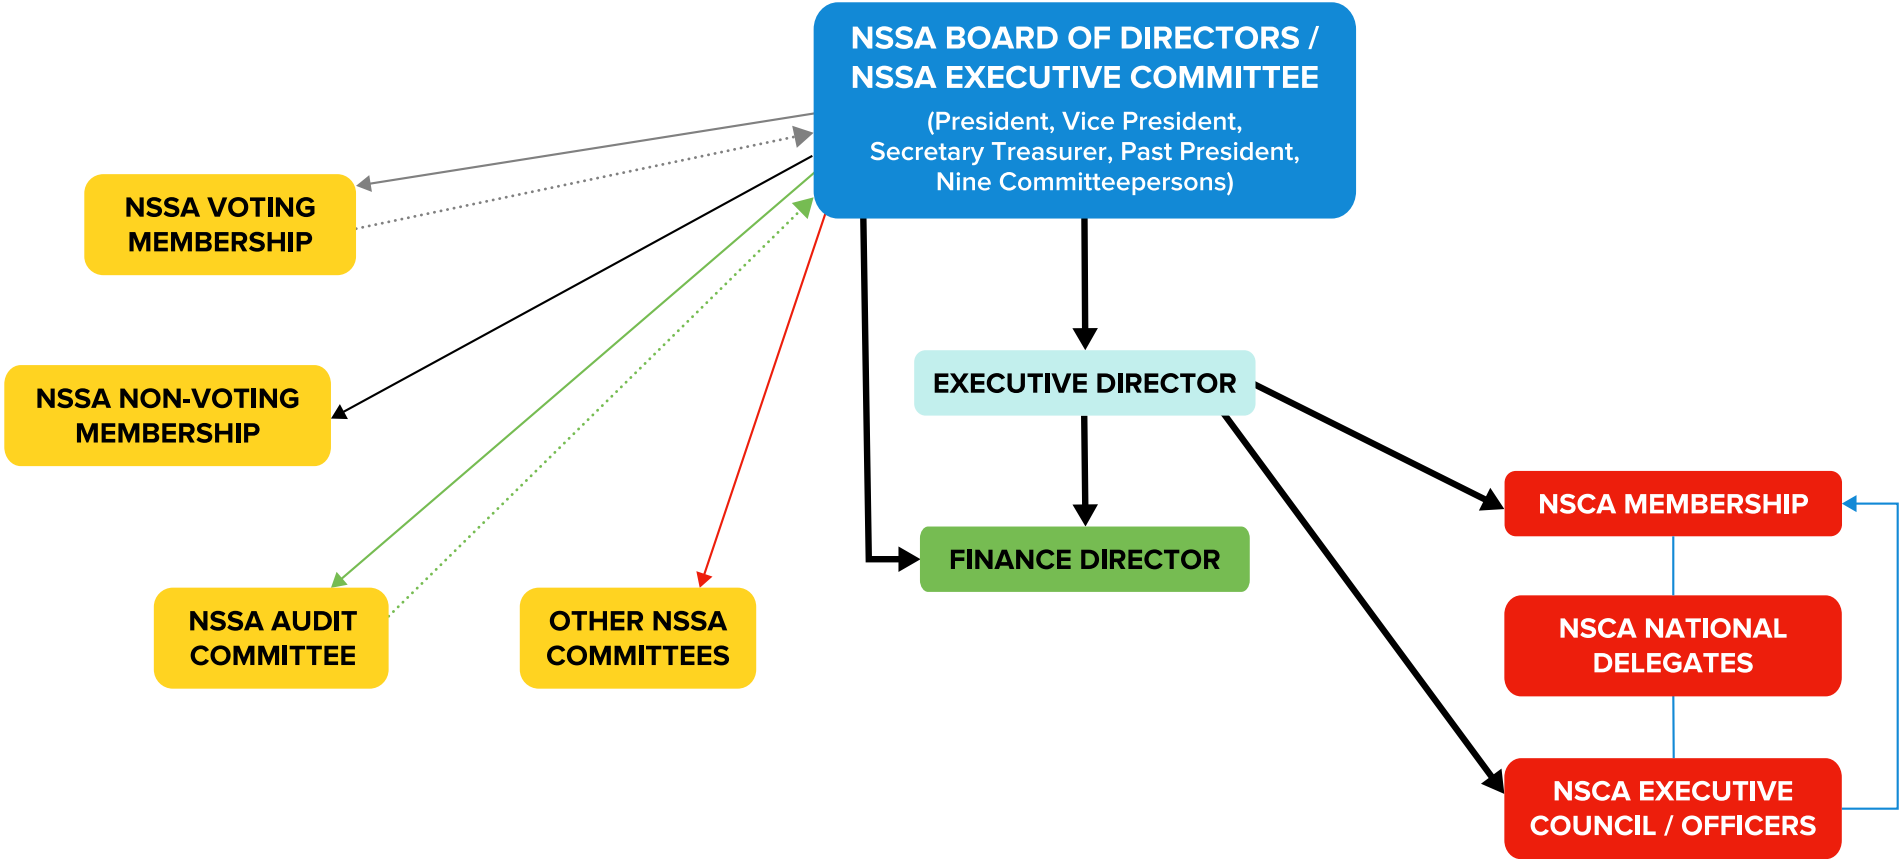

# NATIONAL SKEET SHOOTING ASSOCIATION (NSSA)

**NSSA BOARD OF DIRECTORS /  
NSSA EXECUTIVE COMMITTEE**  
(President, Vice President,  
Secretary Treasurer, Past President,  
Nine Committeepersons)

**LEGEND**

The Direction of arrows flows from the Authoritative Entity terminating in an arrowhead at the entity that reports to that Authoritative Entity.

Solid Thick Lines represent Direct Line Authority.

Solid Thin Lines represent Limited General Authority.

Dotted Thin Lines represent Limited Authority only in specific areas.